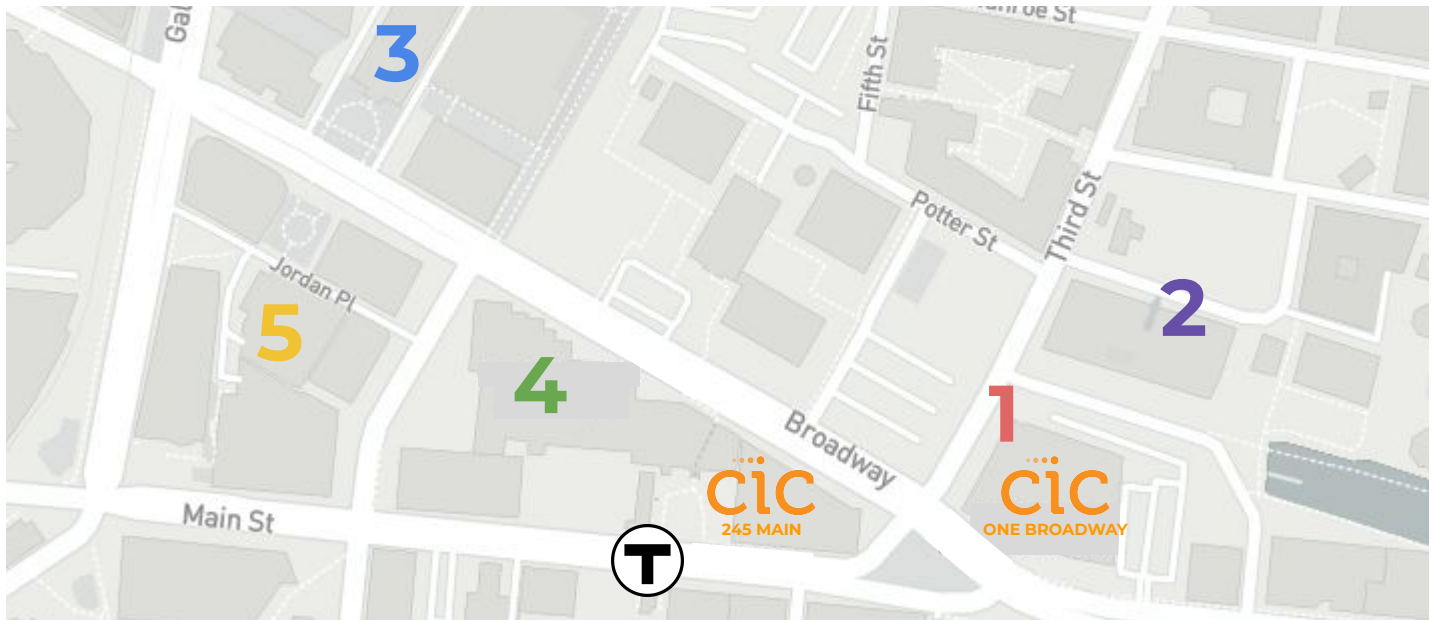

CIC CAMBRIDGE

Parking and Transportation

Closest Subway/T Stop
Red Line: Kendall/MIT
 (2 minute walk to One Broadway)

GENERAL GARAGE INFORMATION	DAILY RATES	EVENING/WEEKEND/HOLIDAY RATES	MONTHLY RATES
1 ONE BROADWAY Enter via Third St. Hours of Operation Mon - Fri, 6am -10pm Overhang Height 6' 10"	0 to 1 hrs: \$16 1 to 1.5 hrs: \$24 1.5 to 2 hrs: \$36 2 hrs until 5am: \$45	Evenings In after 5pm, out by 10pm: \$12 Weekends Flat rate: \$13	\$400 as available
2 KENDALL SQUARE SOUTH 350 Kendall Street Hours of Operation Open 24/7 Overhang Height 7' 6"	0 to 0.5 hrs: \$11 0.5 to 1 hrs: \$16 1 to 1.5 hrs: \$23 1.5 to 3 hrs: \$ 33 3 to 10 hrs: \$39 10 to 24 hrs: \$42	Evenings In after 4pm, out by 6am: \$10 Weekends/Holidays Out by 6am: \$12	\$380 as available
3 KENDALL CENTER BLUE 290 Binney Street Hours of Operation Open 24/7 Overhang Height 6' 8"	0 to 1 hr: \$16 1 to 3 hrs: \$32 3 to 24 hrs: \$42	Evenings In after 6pm, out by 12am: \$10	\$430 as available
4 KENDALL CENTER GREEN 90 Broadway Street Hours of Operation Open 24/7 Overhang Height 6' 4"	0 to 1 hr: \$16 1 to 3 hrs: \$32 3 to 24 hrs: \$42	No evening or weekend rates	\$430 as available \$385 rate for CIC membership
5 KENDALL CENTER YELLOW 77 Ames Street Hours of Operation Open 24/7 Overhang Height 6' 8"	0 to 1 hr: \$16 1 to 3 hrs: \$32 3 to 24 hrs: \$42	Evenings In after 6pm, out by 12am: \$10	\$430 as available